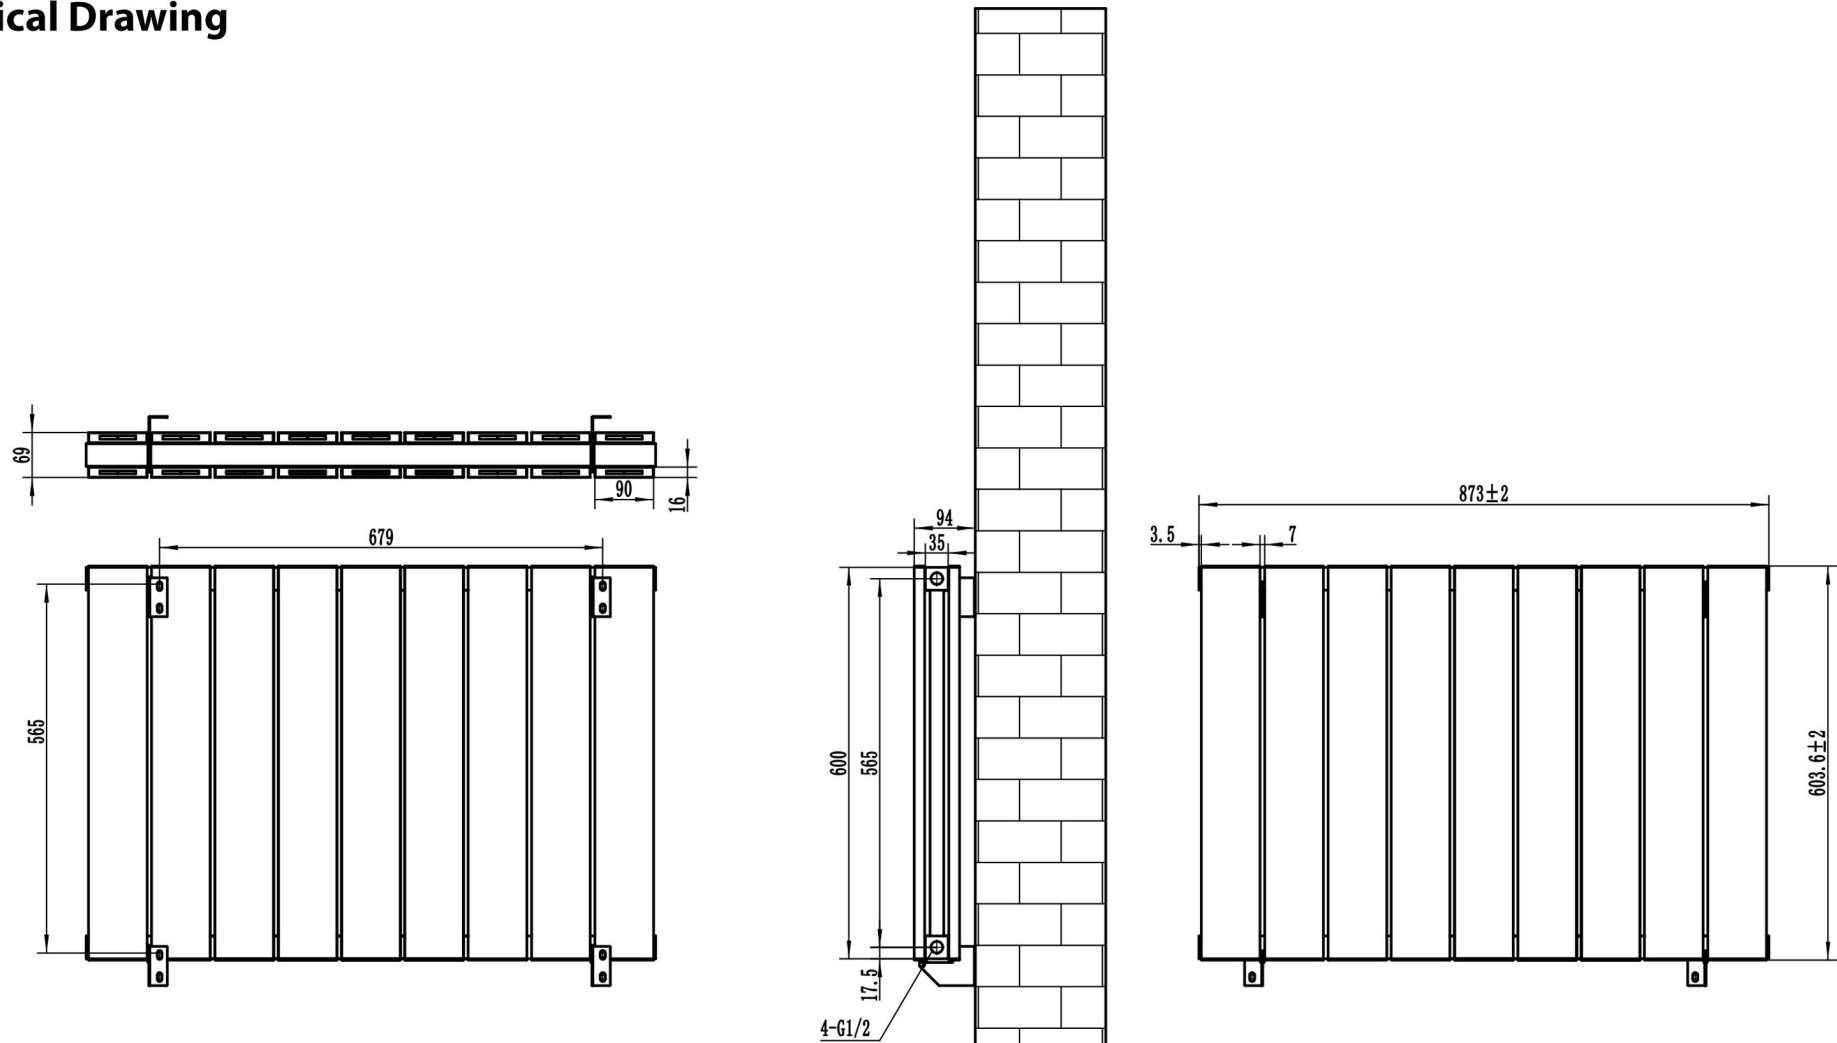

Queenswood Aluminium Radiator 600 x 873mm. Technical Drawing

- * Projection from wall : 94mm.
- * Tappings from wall : 58mm.
- * No flow diverter is used.

Eastbrook 

Eastbrook Road, Gloucester GL4 3DB

Technical Helpline : 01452 317890